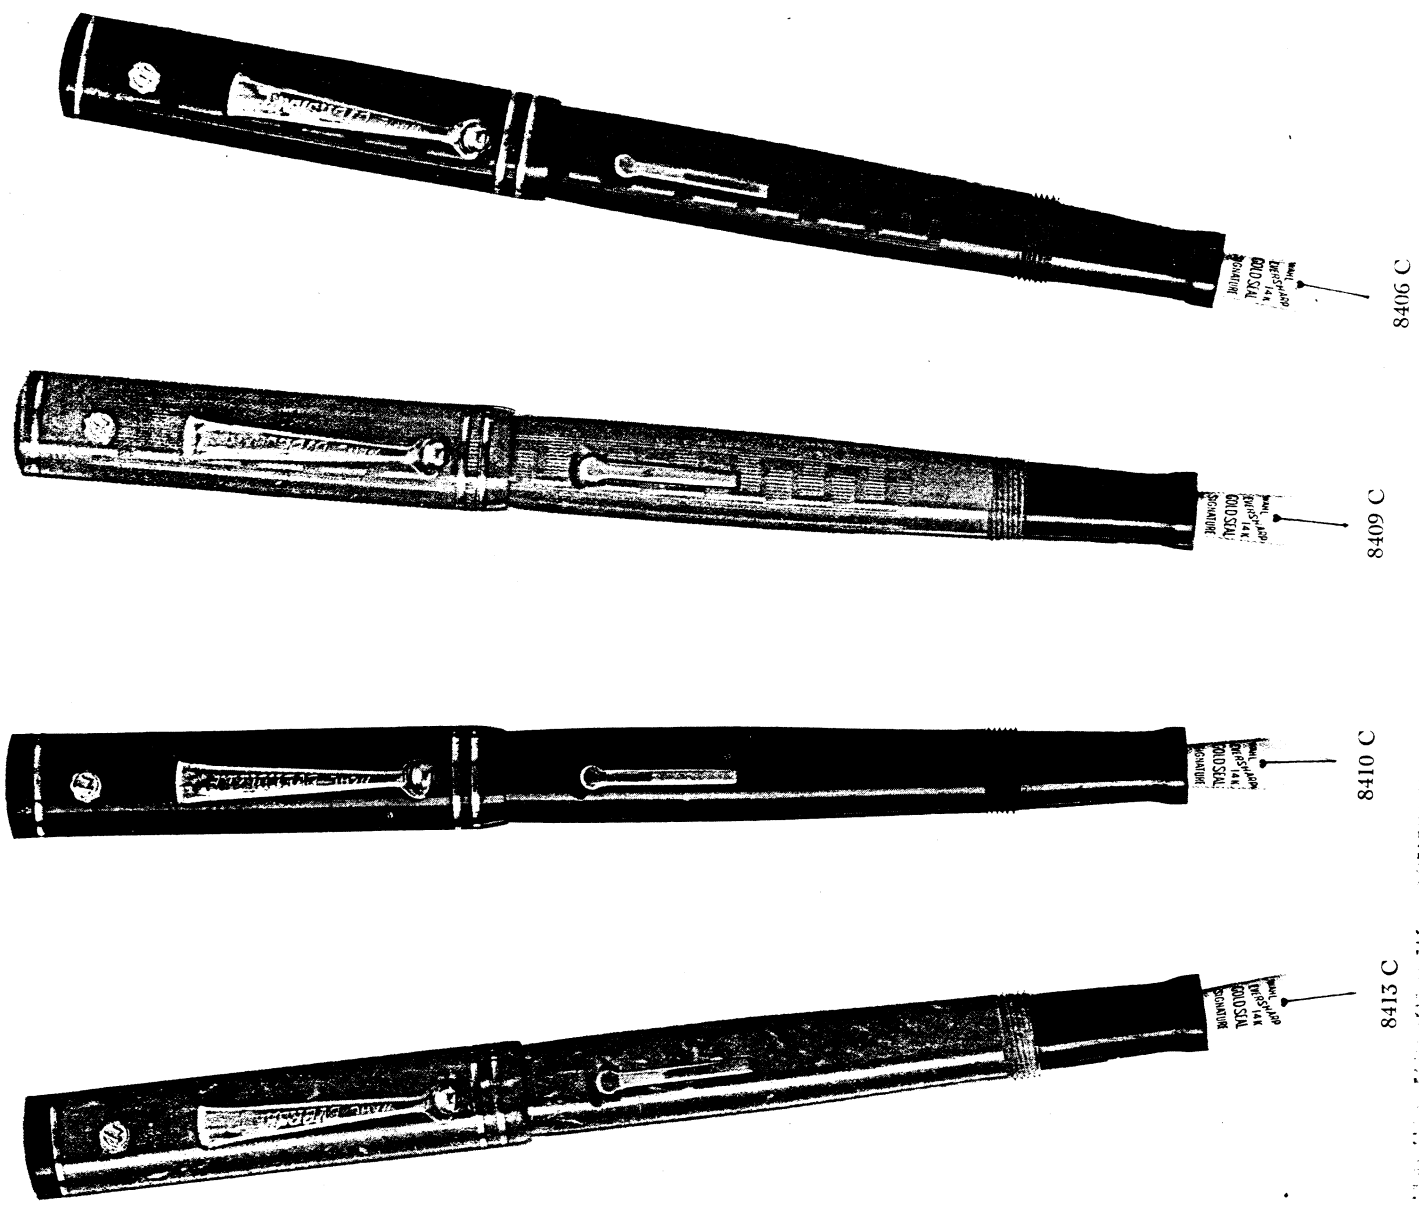

WAHL-EVERSHARP
Personal-Point
FOUNTAIN PENS

For those who desire style, quality and appearance in a fountain pen, and at the same time prefer a thinner barrel, we offer these *Personal-Point Pens*. All mountings are gold-filled with two narrow bands around cap. The Gold Seal of quality appears on each one just above the exclusive roller clip. Each pen is fitted with No. 4 Gold Seal Interchangeable nib, in a choice of fourteen points. The Interchangeable nib feature makes it possible for the customer to select any one of these fourteen nibs in any one of the different colors.

- No. 8413C - CORAL
  Code: SPUNB   *List Price:* $5.00
- No. 8410C - JET BLACK
  Code: UKOLS   *List Price:* $5.00
- No. 8409C - RED
  Code: SPOMY   *List Price:* $5.00
- No. 8406C - EBONY BLACK
  Code: SPOHT   *List Price:* $5.00

8413C-4013C
COMBINATION SETS
Pen No. 8413C   CORAL   *List Price:* $8.50
Pencil No. 4013C
Pen No. 8410C   JET BLACK   *List Price:* $8.50
Pencil No. 4010C
Packed in Attractive Gift Boxes.

See opposite page for additional sets.